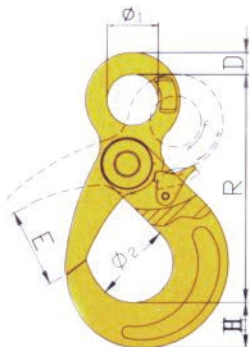

JTR-HL04 G80 European Type Eye Self-Locking Hook

| Size | W.L.L | B.L | Dimension (mm) | | | | | | Weight (kg/pc) |
|-------|-------|------|----------------|-------|------|-----|------|-----|--------------------|
| | (t) | (t) | Φ1 | R | D | Φ2 | H | E | |
| 6-8 | 1.12 | 4.48 | 22 | 110.5 | 10 | 34 | 19.5 | 28 | 0.5 |
| 7/8-8 | 2 | 8 | 25 | 136 | 12 | 46 | 24 | 34 | 0.8 |
| 10-8 | 3.15 | 12.6 | 32 | 171 | 15 | 56 | 28.5 | 44 | 1.55 |
| 13-8 | 5.3 | 21.2 | 40.5 | 208.5 | 19.5 | 69 | 40 | 52 | 3.2 |
| 16-8 | 8 | 32 | 56 | 257.5 | 22 | 86 | 50.5 | 60 | 5.74 |
| 20-8 | 12.5 | 50 | 64.5 | 275 | 27 | 98 | 55 | 81 | 8.5 |
| 22-8 | 15 | 60 | 70 | 320 | 30 | 100 | 67 | 82 | 13 |
| 26-8 | 21.2 | 84.8 | 80 | 363 | 34 | 110 | 75 | 110 | 18 |
| 32-8 | 31.5 | 126 | 105 | 472 | 45 | 166 | 97 | 168 | 44.5 |