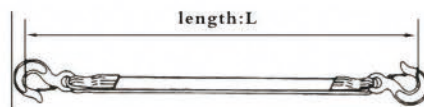

## Car Towing belt

Car towing belt can resolve the problem of breakdown, destroy or falling car or jeep with the most simple method, the hooks can easily match the vehicle. it is lighter than the steel wire rope, don't become rusty, putrefied or mildewed, and you can put it into your luggage of the car to store it.

- The standard length is 4m.
- You can order 6m, 8m.

### JTTB01 Car Towing Belt

Art.No.	Breaking load	Approx Thickness (mm)	Approx Width (mm)	Total Length (m)
JTTB01-01	1000	2	25	4
JTTB01-015	1500	2	35	4
JTTB01-02	2000	2	50	4
JTTB01-03	3000	3	50	4

### JTTB02 Car Towing Belt

Art.No.	Breaking load	Approx Thickness (mm)	Approx Width (mm)	Total Length (m)
JTTB02-01	1000	2	25	4
JTTB02-015	1500	2	35	4
JTTB02-02	2000	2	50	4
JTTB02-03	3000	3	50	4