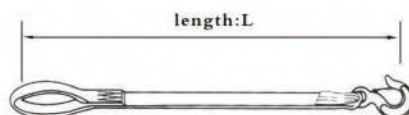

## Car Towing belt

Car towing belt can resolve the problem of breakdown, destroy or falling car or jeep with the most simple method, the hooks can easily match the vehicle. it is lighter than the steel wire rope, don't become rusty, putrefied or mildewed, and you can put it into your luggage of the car to store it.

- The standard length is 4m.
- You can order 6m, 8m.

### JTTB01 Car Towing Belt

Art.No.	Breaking load	Approx Thickness (mm)	Approx Width (mm)	Total Length (m)
JTTB01-01	1000	2	25	4
JTTB01-015	1500	2	35	4
JTTB01-02	2000	2	50	4
JTTB01-03	3000	3	50	4

### JTTB02 Car Towing Belt

Art.No.	Breaking load	Approx Thickness (mm)	Approx Width (mm)	Total Length (m)
JTTB02-01	1000	2	25	4
JTTB02-015	1500	2	35	4
JTTB02-02	2000	2	50	4
JTTB02-03	3000	3	50	4