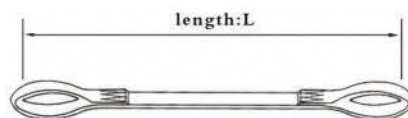

## Car Towing belt

Car towing belt can resolve the problem of breakdown, destroy or falling car or jeep with the most simple method, the hooks can easily match the vehicle. it is lighter than the steel wire rope, don't become rusty, putrefied or mildewed, and you can put it into your luggage of the car to store it.

- The standard length is 4m.
- You can order 6m, 8m.

### JTTB01 Car Towing Belt

Art.No.	Breaking load	Approx Thickness (mm)	Approx Width (mm)	Total Length (m)
JTTB01-01	1000	2	25	4
JTTB01-015	1500	2	35	4
JTTB01-02	2000	2	50	4
JTTB01-03	3000	3	50	4

### JTTB02 Car Towing Belt

Art.No.	Breaking load	Approx Thickness (mm)	Approx Width (mm)	Total Length (m)
JTTB02-01	1000	2	25	4
JTTB02-015	1500	2	35	4
JTTB02-02	2000	2	50	4
JTTB02-03	3000	3	50	4