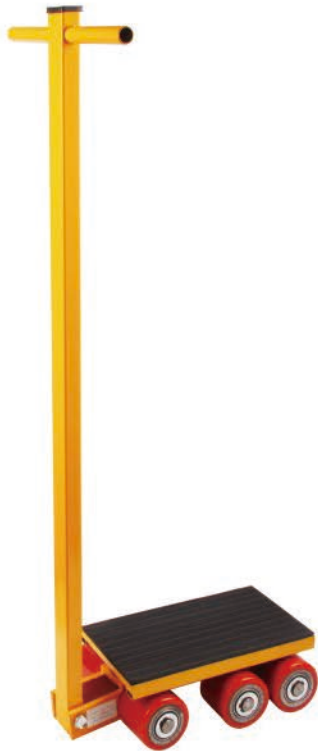

JTCT-W/JTCT-C Series Transport Trolley

Transport Trolleys WQ Series

Model	JTCT-W-6	JTCT-W-8	JTCT-W-12	JTCT-W-15	JTCT-W-24	JTCT-W-30
Maximum load (T)	6	8	12	15	24	30
Normal load (T)	4	6	8	12	18	24
L×W×H (mm)	80×70	80×70	80×70	80×70 (Double)	80×70 (Double)	100×70 (Double)
Net Weight (kg)	14	20	32	36	52	86
Number of wheels	4	6	8	6	8	8
The material of wheel	PU wheel			Steel wheel		

Transport Trolleys CRP Series

Model	JTCT-C-2	JTCT-C-4	JTCT-C-6	JTCT-C-10	JTCT-C-15
Maximum load (T)	3	5	8	12	18
Normal load (T)	2	4	6	10	15
L×W×H (mm)	500×480×110	630×550×110	630×550×110	650×560×110	720×620×110
Net Weight (kg)	20.5	32.5	45	67	88
Number of wheels	3	5	3	4	5
The material of wheel	PU wheel		Steel wheel		